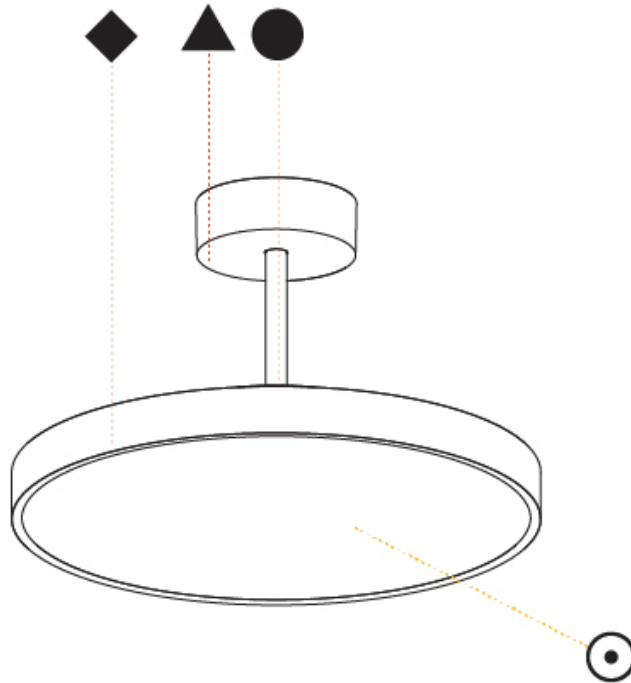

SIGN DIVA TUBE SUSPENSION

A300020-

PROJECT _____

TYPE _____

SPECIFIER _____

QUANTITY _____

DATE _____

A