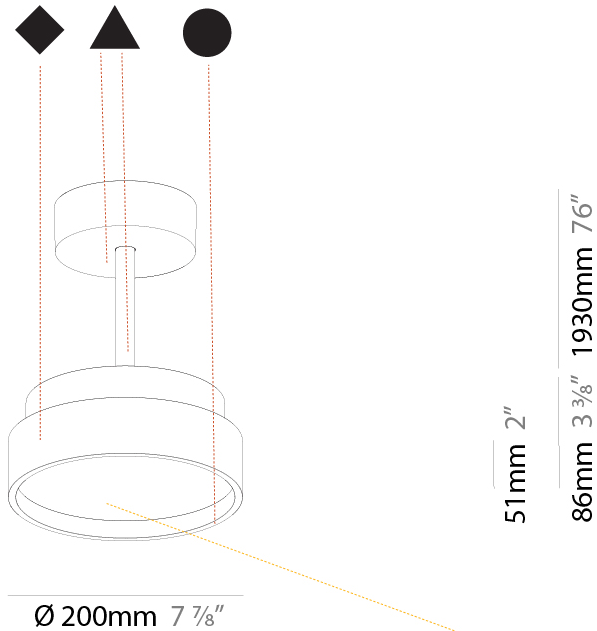

GENERAL

Series: Sign Diva Tube
Subseries: Sign Diva Tube Korona
Brand: Prolicht
Division: Architectural
Mounting Type: Suspension
Mounting Location: Ceiling
Subcategory: Pendant

PHYSICAL

Shape: Round
Diameter (mm): 200
Diameter (in): 7 7/8
Height (mm): 86
Height (in): 3 3/8
Max. Overall Height (mm): 2016
Max. Overall Height (in): 79 3/8
Light Distribution: Direct
Weight (kg): 1.789
Weight (lbs): 3.944
Diffuser: PMMA - Opal / Micro-Prism / Sparkling Secret / Vintage Industrial
Fixture Finish: SSR / BKV / CWI / CRY / HAB / UFT / ITA / RUA / FTG / MYG / LOD / PUS / FRO / FUP / KIA / POP / BLS / SPG / MEY / GOH / GUM / CHC / COM / ABZ / JAG / OBR / MOS / ROR
Fixture Material: Extruded Aluminum / Steel

ELECTRICAL

Lamp Type: LED (Zhaga Standard)
Input Wattage (W): 10
Dimming: Tri-Mode (Non-Dimming and Phase Dimming (120Vac only) and 0-10V Dimming)
Driver Included: Yes
Driver Location: Integrated
Driver Type: Constant Current - Universal
Driver Class: Class 2
Input Voltage (V): 120 - 277
Constant Current (MA): 350

LED

Color Temperature (°K): 2700 / 3000 / 3500 / 4000
Max. Delivered Lumen (lm): 836 / 895 / 903 / 921
Nominal Lumen (lm): 1280 / 1370 / 1382 / 1410
CRI: >90 CRI
Lamp Life (hrs): 50000

OPTICAL

RATINGS AND CERTIFICATIONS

Certified By: Certified for North American Standards
IP rating: IP20

A