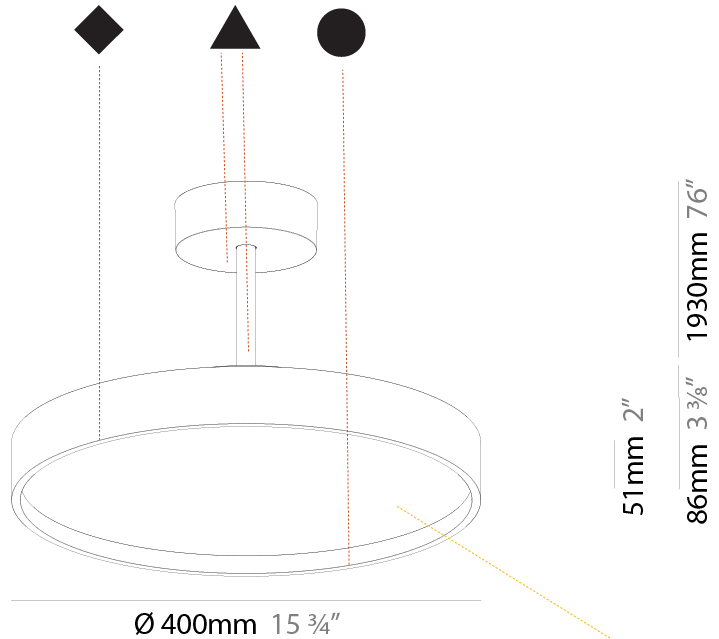

GENERAL

Series: Sign Diva Tube
Subseries: Sign Diva Tube Korona
Brand: Prolicht
Division: Architectural
Mounting Type: Suspension
Mounting Location: Ceiling
Subcategory: Pendant

PHYSICAL

Shape: Round
Diameter (mm): 400
Diameter (in): 15 3/4
Height (mm): 86
Height (in): 3 3/8
Max. Overall Height (mm): 2016
Max. Overall Height (in): 79 3/8
Light Distribution: Direct / Indirect
Weight (kg): 3.251
Weight (lbs): 7.167
Diffuser: PMMA - Opal / Micro-Prism / Sparkling Secret / Vintage Industrial
Fixture Finish: SSR / BKV / CWI / CRY / HAB / UFT / ITA / RUA / FTG / MYG / LOD / PUS / FRO / FUP / KIA / POP / BLS / SPG / MEY / GOH / GUM / CHC / COM / ABZ / JAG / OBR / MOS / ROR
Fixture Material: Extruded Aluminum / Steel

ELECTRICAL

Lamp Type: LED (Zhaga Standard)
Input Wattage (W): 30
Total Output Wattage (W): 16 / 11.8
Dimming: Tri-Mode (Non-Dimming and Phase Dimming (120Vac only) and 0-10V Dimming)
Driver Included: Yes
Driver Location: Integrated
Driver Type: Constant Current - Universal
Driver Class: Class 2
Input Voltage (V): 120 - 277
Constant Current (MA): 500 / 350

LED

Color Temperature (*K): 2700 / 3000 / 3500 / 4000
Max. Delivered Lumen (lm): 3409 / 3019 / 3055 / 3117
Nominal Lumen (lm): 4182 / 4142 / 4189 / 4275
CRI: >90 CRI
Lamp Life (hrs): 50000

OPTICAL

RATINGS AND CERTIFICATIONS

Certified By: Certified for North American Standards
IP rating: IP20