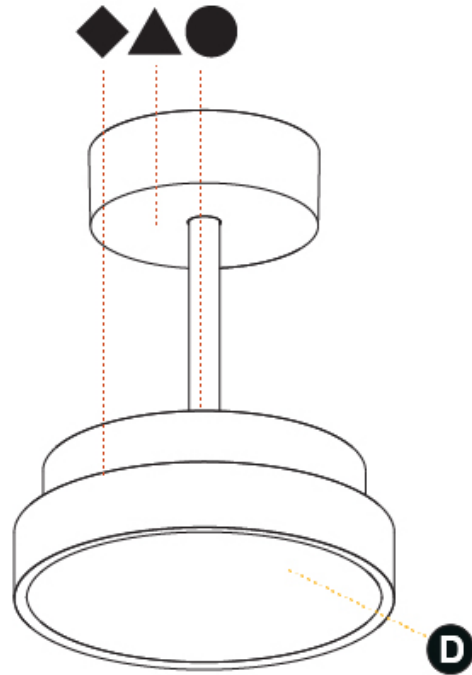

SIGN DIVA TUBE KORONA SUSPENSION

A300024-

PROJECT

TYPE

SPECIFIER

QUANTITY

DATE

A