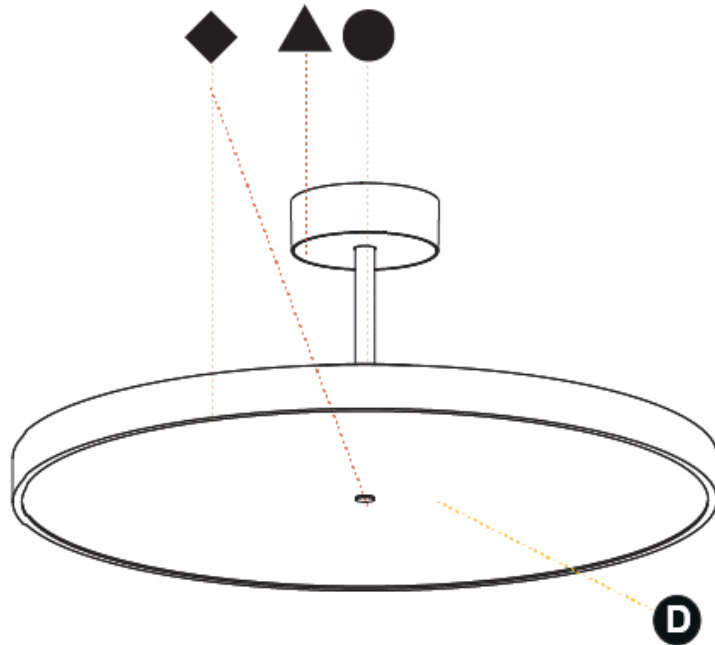

SIGN DIVA TUBE KORONA SUSPENSION

A300028-

PROJECT	_____
TYPE	_____
SPECIFIER	_____
QUANTITY	_____
DATE	_____

A