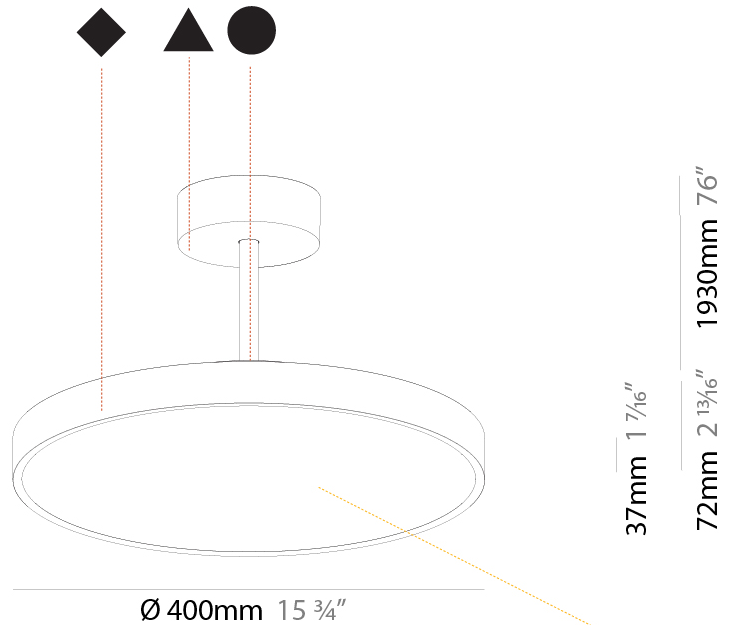

GENERAL

Series: Sign Diva Tube
Subseries: Sign Diva Tube
Brand: Prolicht
Division: Architectural
Mounting Type: Suspension
Mounting Location: Ceiling
Subcategory: Pendant

PHYSICAL

Shape: Round
Diameter (mm): 400
Diameter (in): 15 3/4
Height (mm): 72
Height (in): 2 13/16
Max. Overall Height (mm): 2002
Max. Overall Height (in): 78 13/16
Light Distribution: Direct
Weight (kg): 2.888
Weight (lbs): 6.366

Diffuser: PMMA - Opal / Micro-Prism / Sparkling Secret / Vintage Industrial

Fixture Finish: SSR / BKV / CWI / CRY / HAB / UFT / ITA / RUA / FTG / MYG / LOD / PUS / FRO / FUP / KIA / POP / BLS / SPG / MEY / GOH / GUM / CHC / COM / ABZ / JAG / OBR / MOS / ROR

Fixture Material: Extruded Aluminum / Steel

ELECTRICAL

Lamp Type: LED (Zhaga Standard)
Input Wattage (W): 17
Total Output Wattage (W): 16
Dimming: Tri-Mode (Non-Dimming and Phase Dimming (120Vac only) and 0-10V Dimming)
Driver Included: Yes
Driver Location: Integrated
Driver Type: Constant Current - Universal
Driver Class: Class 2
Input Voltage (V): 120 - 277
Constant Current (MA): 500

LED

Color Temperature (*K): 2700 / 3000 / 3500 / 4000
Max. Delivered Lumen (lm): 1807 / 1943 / 1951 / 1991
Nominal Lumen (lm): 2250 / 2450 / 2430 / 2480
CRI: >90 CRI
Lamp Life (hrs): 50000

OPTICAL

RATINGS AND CERTIFICATIONS

Certified By: Certified for North American Standards
IP rating: IP20